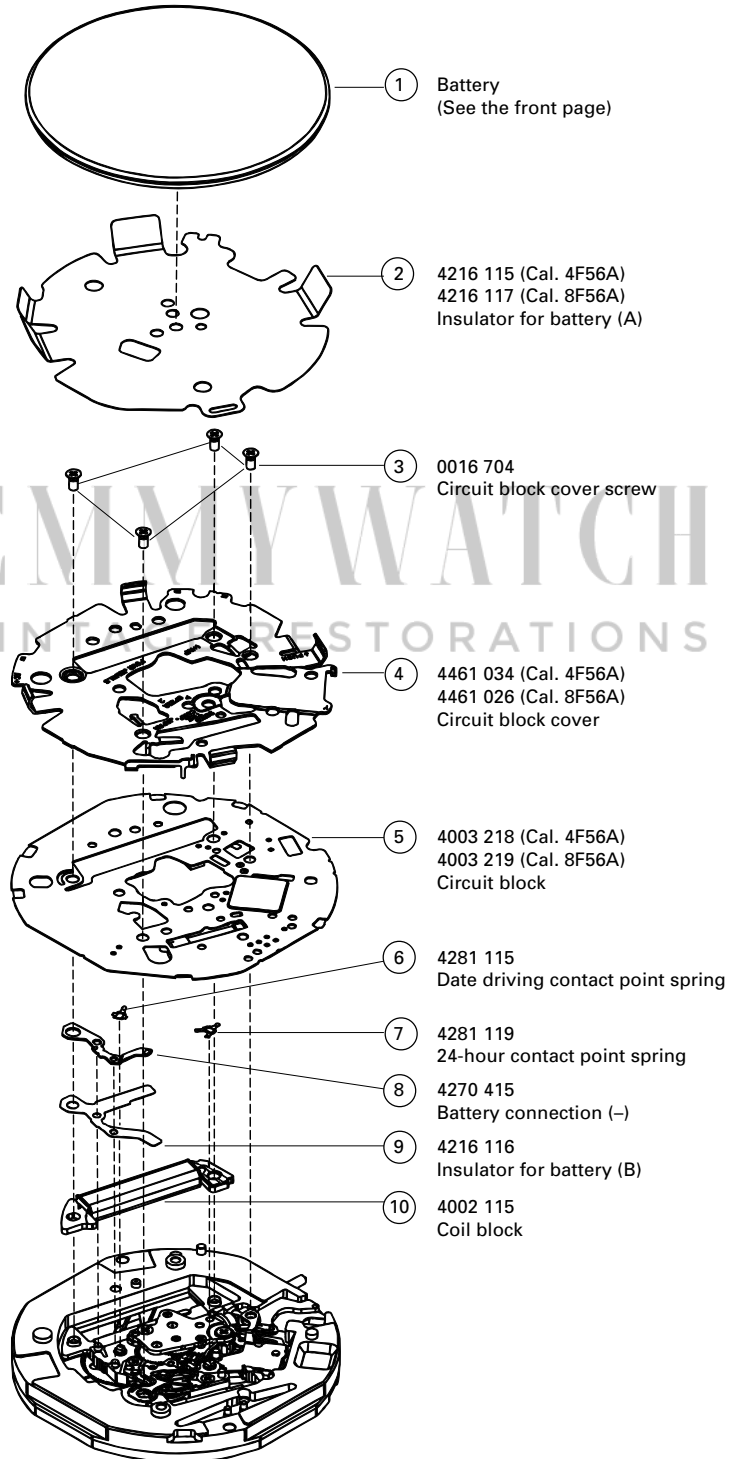

Seiko 8F56A Movement Parts (1)

Compiled by EmmyWatch - <https://www.emmywatch.com>

PARTS CATALOGUE/TECHNICAL GUIDE

Cal. 4F56A, 8F56A

[SPECIFICATIONS]

Item		Cal. No.	4F56A	8F56A
Movement				
			The illustrations refer to Cal. 8F56A. (x 1.0)	
Movement size	Outside diameter		ø18.5 mm 17.7 mm x 18.5 mm	ø26.4 mm 25.6 mm x 25.6 mm
	Casing diameter		ø18.5 mm 17.1 mm x 18.5 mm	ø26.4 mm 24.8 mm x 24.8 mm
	Height (Including the battery portion)		4.8 mm	4.8 mm
Time indication			Hour, minute, second and 24-hour hands	
Driving system			<ul style="list-style-type: none"> • Step motor (for hour, minute, second and 24-hour hands) (Load compensated driving pulse type) • Ultrasonic motor (for calendar indication) 	
Additional mechanism			<ul style="list-style-type: none"> • Calendar (Leap year indication, month and date) Perpetual calendar up to February 28, 2100 • Train wheel setting device • Electronic circuit reset switch • Battery life indicator • Independent adjustment of hour hand • 24-hour hand 	
Loss/gain			Annual rate at normal temperature range: less than 20 seconds	
Regulation system			Logical regulation (Pattern cutting system: 3 steps)	
Measuring gate by quartz tester			Use 10-second gate.	
Battery	Battery No.		Sony CR1612, Matsushita CR1612	Matsushita CR2412
	Voltage		3.0 V	
	Battery life		Approx. 5 years	Approx. 10 years
Jewels			4 jewels	

PARTS CATALOGUE

Cal. 4F56A, 8F56A

Disassembling procedures Figs. : ① → ④⑦

Reassembling procedures Figs. : ④⑦ ← ①

Lubricating: Types of oil

 Moebius A

 Moebius F

Oil quantity

 Normal quantity

Ex. : Cal. 8F56A

PARTS CATALOGUE

Cal. 4F56A, 8F56A

**** Type of date dial**

Cal. 4F56:	0878 320	Black figures on white background
	0878 321	White figures on black background
Cal. 8F56:	0878 356	Black figures on white background
	0878 357	White figures on black background

EMMYWATCH
VINTAGE RESTORATIONS

PARTS CATALOGUE

Cal. 4F56A, 8F56A