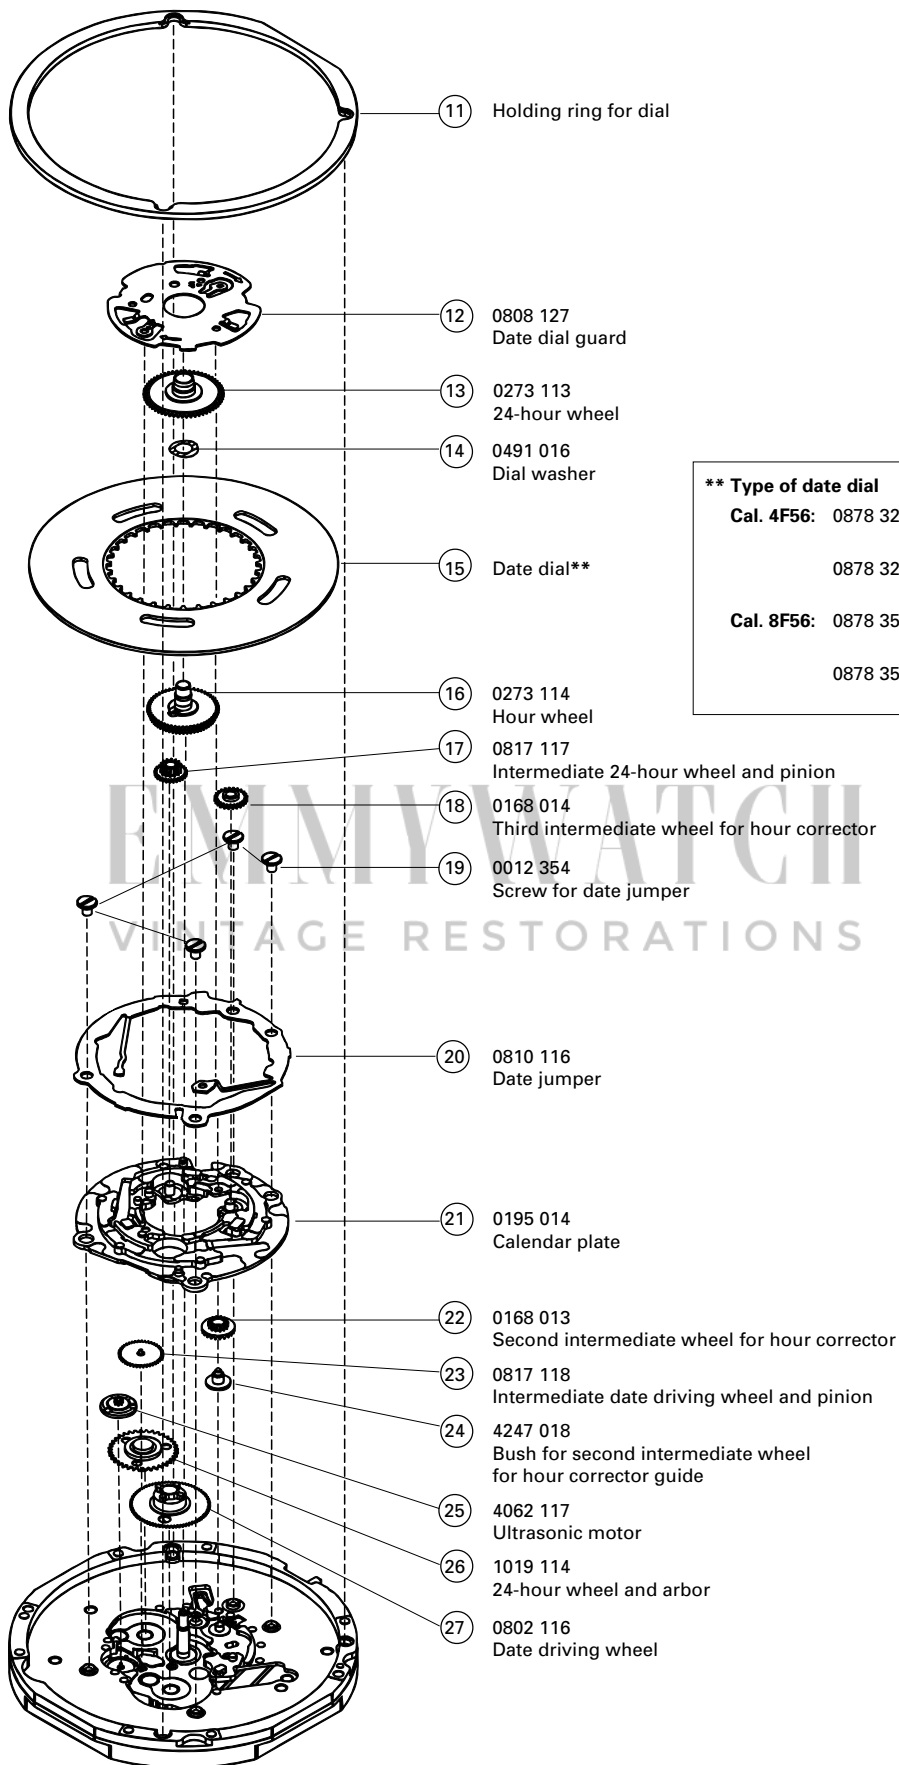

Seiko 8F56A Movement Parts (1)

Compiled by EmmyWatch - <https://www.emmywatch.com>

PARTS CATALOGUE/TECHNICAL GUIDE

Cal. 4F56A, 8F56A

[SPECIFICATIONS]

Item		Cal. No.	4F56A	8F56A
Movement				
			The illustrations refer to Cal. 8F56A. (x 1.0)	
Movement size	Outside diameter		ø18.5 mm 17.7 mm x 18.5 mm	ø26.4 mm 25.6 mm x 25.6 mm
	Casing diameter		ø18.5 mm 17.1 mm x 18.5 mm	ø26.4 mm 24.8 mm x 24.8 mm
	Height (Including the battery portion)		4.8 mm	4.8 mm
Time indication			Hour, minute, second and 24-hour hands	
Driving system			<ul style="list-style-type: none"> • Step motor (for hour, minute, second and 24-hour hands) (Load compensated driving pulse type) • Ultrasonic motor (for calendar indication) 	
Additional mechanism			<ul style="list-style-type: none"> • Calendar (Leap year indication, month and date) Perpetual calendar up to February 28, 2100 • Train wheel setting device • Electronic circuit reset switch • Battery life indicator • Independent adjustment of hour hand • 24-hour hand 	
Loss/gain			Annual rate at normal temperature range: less than 20 seconds	
Regulation system			Logical regulation (Pattern cutting system: 3 steps)	
Measuring gate by quartz tester			Use 10-second gate.	
Battery	Battery No.		Sony CR1612, Matsushita CR1612	Matsushita CR2412
	Voltage		3.0 V	
	Battery life		Approx. 5 years	Approx. 10 years
Jewels			4 jewels	

PARTS CATALOGUE

Cal. 4F56A, 8F56A

Disassembling procedures Figs. : ① → ④⑦

Reassembling procedures Figs. : ④⑦ ← ①

Lubricating: Types of oil

 Moebius A

 Moebius F

Oil quantity

 Normal quantity

Ex. : Cal. 8F56A

PARTS CATALOGUE

Cal. 4F56A, 8F56A

**** Type of date dial**

Cal. 4F56:	0878 320	Black figures on white background
	0878 321	White figures on black background
Cal. 8F56:	0878 356	Black figures on white background
	0878 357	White figures on black background

EMMYWATCH
VINTAGE RESTORATIONS

PARTS CATALOGUE

Cal. 4F56A, 8F56A