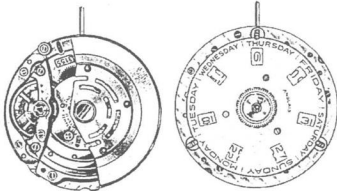

Rolex 3155 Movement Parts (1)

Compiled by EmmyWatch - <https://www.emmywatch.com>

Calibre 3155

Base Calibre 3135

- Ø28.5mm
- Train: 28.800
- Automatic
- Date & day of the week
- Centre second
- Shock Proof
- 31 Jewels

	127		Casing-up clamp
	166	3055	Casing-up clamp screw
	3155-130		Winding bridge
	3155-270		Cannon pinion ht. 3.31mm
 	3155-280		Hour wheel
	3155-335		Minute pinion with cannon pinion
 	3155-360		Second wheel
	3155-600		Date indicator seating assembled