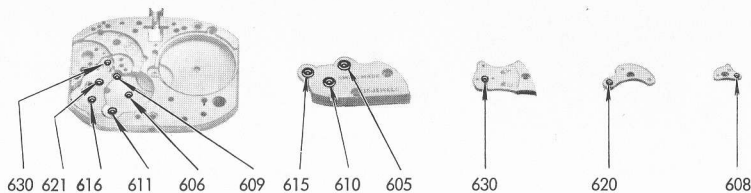

Movado 375,377 Movement Parts (1)

Compiled by EmmyWatch - <https://www.emmywatch.com>

MOVADO

Cal. 375 - Cal. 377

8 1/4''' x 9 3/4'''
18,50 x 22,10 mm.

Cal. 375

Cal. 377

Seconde au centre