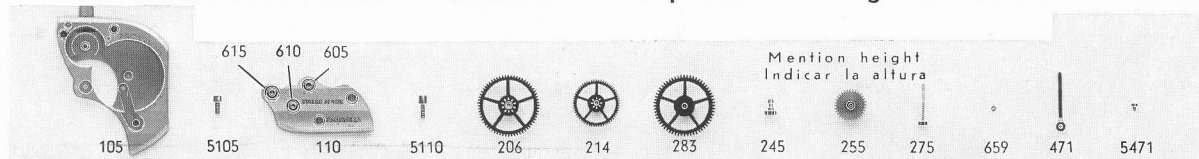

Cal. 377

Seconde au centre

Sweep second

Segundero central

Les autres fournitures sont identiques à celles du cal. 375

The other spare parts are the same as for cal. 375

Las demás fornitureas son idénticas a las del cal. 375