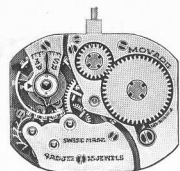

Movado 375,377 Movement Parts (1)

Compiled by EmmyWatch - <https://www.emmywatch.com>

MOVADO

Cal. 375 - Cal. 377

8 1/4''' x 9 3/4'''
18,50 x 22,10 mm.

Cal. 375

Cal. 377

Seconde au centre