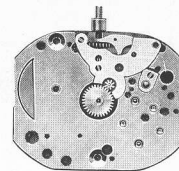

Movado 375,377 Movement Parts (1)

Compiled by EmmyWatch - <https://www.emmywatch.com>

MOVADO

Cal. 375 - Cal. 377

8 1/4''' x 9 3/4'''
18,50 x 22,10 mm.

Cal. 375

Cal. 377

Seconde au centre