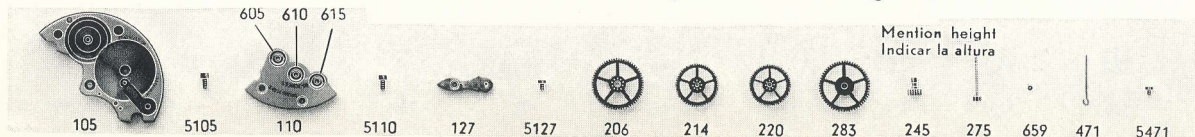

Cal. 107

Seconde au centre

Sweep second

Segundero central

Les autres fournitures sont identiques à celles du cal. 105

The other spare parts are the same as for cal. 105

Las demás fornitures son idénticas a las del cal. 105