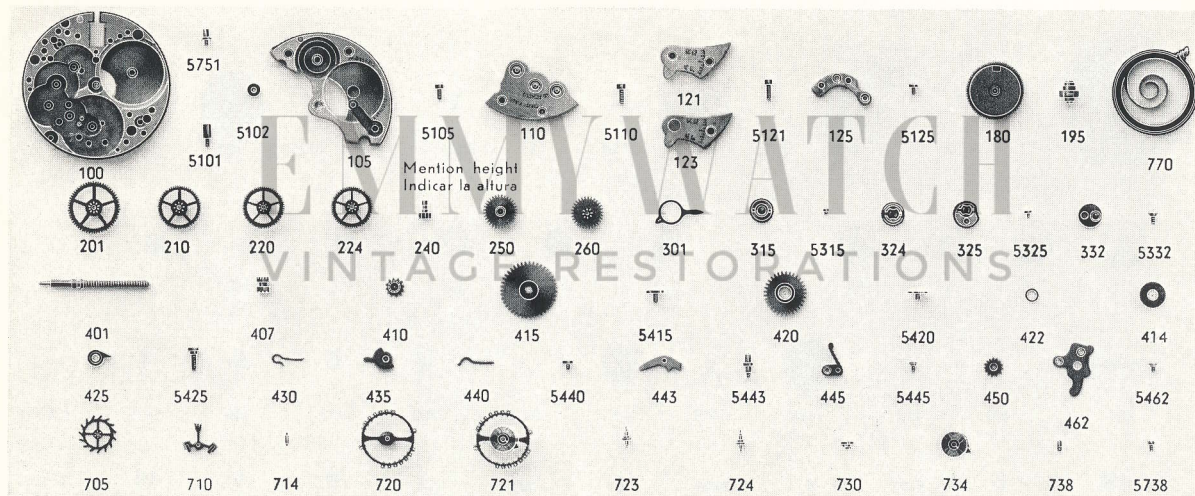

EMMYWATCH
VINTAGE RESTORATIONS

Movado 105,107 Movement Parts (1)

Compiled by EmmyWatch - <https://www.emmywatch.com>

MOVADO

Cal. 105 - Cal. 107

8 3/4'''
19,50 mm.

Cal. 105

Cal. 107