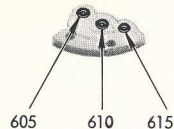

EMMYWATCH
VINTAGE RESTORATIONS

Movado 105,107 Movement Parts (1)

Compiled by EmmyWatch - <https://www.emmywatch.com>

MOVADO

Cal. 105 - Cal. 107

8 3/4'''
19,50 mm.

Cal. 105

Cal. 107