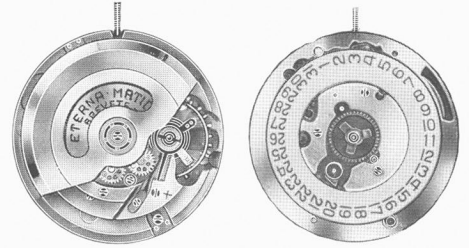

Cal. 1422

Für Kalender-Ersatzteile siehe Cal. 1448 ux, Seite 2.6
Pour les fournitures de calendrier voir cal. 1448 ux, page 2.6
For the calendar spare parts see cal. 1448 ux, page 2.6
Para las fornitureas de calendario ver cal. 1448 ux, página 2.6

Für alle andern Ersatzteile siehe Cal. 1411, Seite 2.7
Pour toutes autres fournitures voir cal. 1411, page 2.7
For all other spare parts see cal. 1411, page 2.7
Para todas las demás fornitureas ver cal. 1411, página 2.7

EMMYWATCH
VINTAGE RESTORATIONS