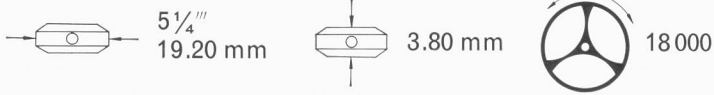

EMMYWATCH
VINTAGE RESTORATIONS

Eterna 1404 Movement Parts (1)

Compiled by EmmyWatch - <https://www.emmywatch.com>

Cal. 1404

EMMYWATCH
VINTAGE RESTORATIONS