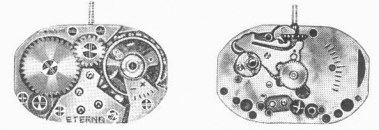

EMMYWATCH
VINTAGE RESTORATIONS

Eterna 1404 Movement Parts (1)

Compiled by EmmyWatch - <https://www.emmywatch.com>

Cal. 1404

EMMYWATCH
VINTAGE RESTORATIONS