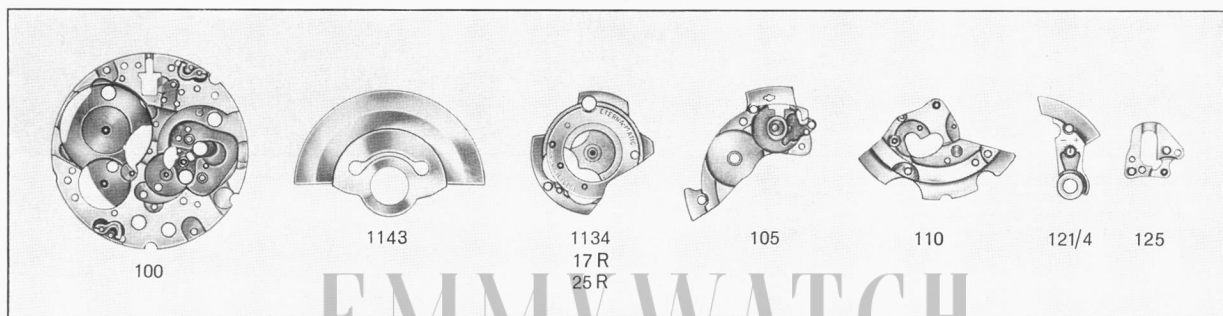

EMMYWATCH
VINTAGE RESTORATIONS

Eterna 12821 Movement Parts (1)

Compiled by EmmyWatch - <https://www.emmywatch.com>

Cal. 12821

EMMY WATCH

VINTAGE RESTORATIONS