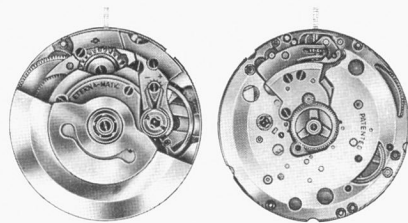

EMMYWATCH
VINTAGE RESTORATIONS

Eterna 12821 Movement Parts (1)

Compiled by EmmyWatch - <https://www.emmywatch.com>

Cal. 12821

EMMY WATCH

VINTAGE RESTORATIONS