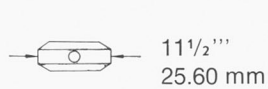

EMMYWATCH
VINTAGE RESTORATIONS

Eterna 12821 Movement Parts (1)

Compiled by EmmyWatch - <https://www.emmywatch.com>

Cal. 12821

EMMY WATCH

VINTAGE RESTORATIONS