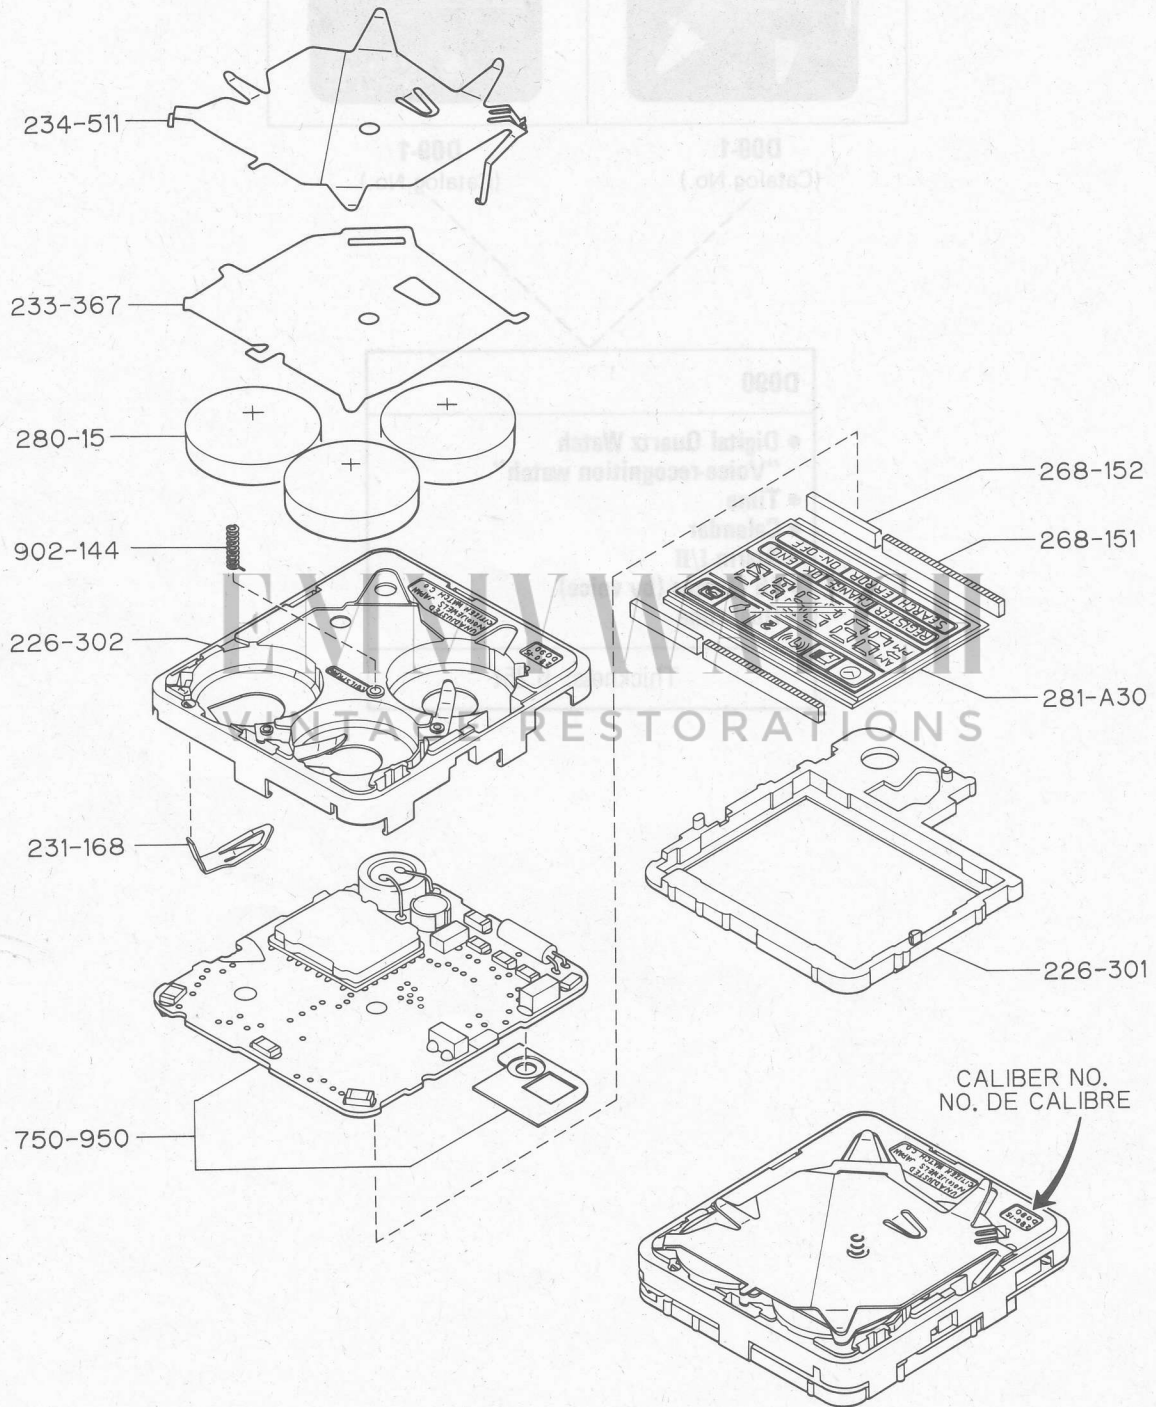

Citizen D090 Movement Parts (1)

Compiled by EmmyWatch - <https://www.emmywatch.com>

Catalog No. D09-1

D09-1
(Catalog No.)

D09-1
(Catalog No.)

D090

- Digital Quartz Watch
"Voice-recognition watch"
- Time
- Calendar
- Alarm I/II
- 16 Memos (by voice)
- Dual time

Thickness: 6.25t

EMMY WATCH
VINTAGE RESTORATIONS

Size	27.0 x 30.0mm
Oscillation per second	32,768Hz

57.0 x 30.0mm	Size
32.768kHz	Oscillation frequency

Catalog No. D09-1

Parts No.	Name of parts	Caliber No.														
		Nos. of jewels	D090													
			00													
226	LC display panel supporter		301													
226	Supporter for plate complete		302													
231	Power cell connector spring		168													
233	Power cell insulator		367													
234	Power cell strap		511													
268	LC display panel connection rubber		151													
268	Spacer for LC display panel		152													
280	Power cell		15													
281	LC display panel		A30													
750	Plate complete		950													
902	Buzzer contact spring		144													