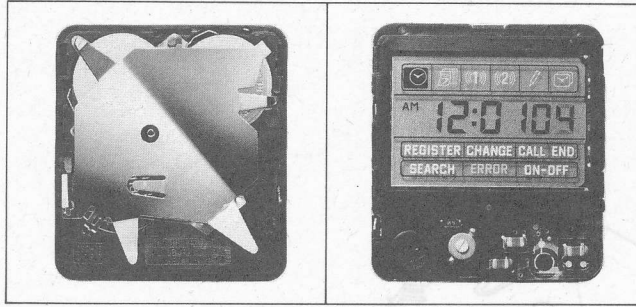

Citizen D090 Movement Parts (1)

Compiled by EmmyWatch - <https://www.emmywatch.com>

Catalog No. D09-1

D09-1
(Catalog No.)

D09-1
(Catalog No.)

D090

- Digital Quartz Watch
"Voice-recognition watch"
- Time
- Calendar
- Alarm I/II
- 16 Memos (by voice)
- Dual time

Thickness: 6.25t

EMMY WATCH
VINTAGE RESTORATIONS

Size	27.0 x 30.0mm
Oscillation per second	32,768Hz

57.0 x 30.0mm	Size
32.768kHz	Oscillation frequency

Catalog No. D09-1

Parts No.	Name of parts	Caliber No.														
		Nos. of jewels	D090													
			00													
226	LC display panel supporter		301													
226	Supporter for plate complete		302													
231	Power cell connector spring		168													
233	Power cell insulator		367													
234	Power cell strap		511													
268	LC display panel connection rubber		151													
268	Spacer for LC display panel		152													
280	Power cell		15													
281	LC display panel		A30													
750	Plate complete		950													
902	Buzzer contact spring		144													