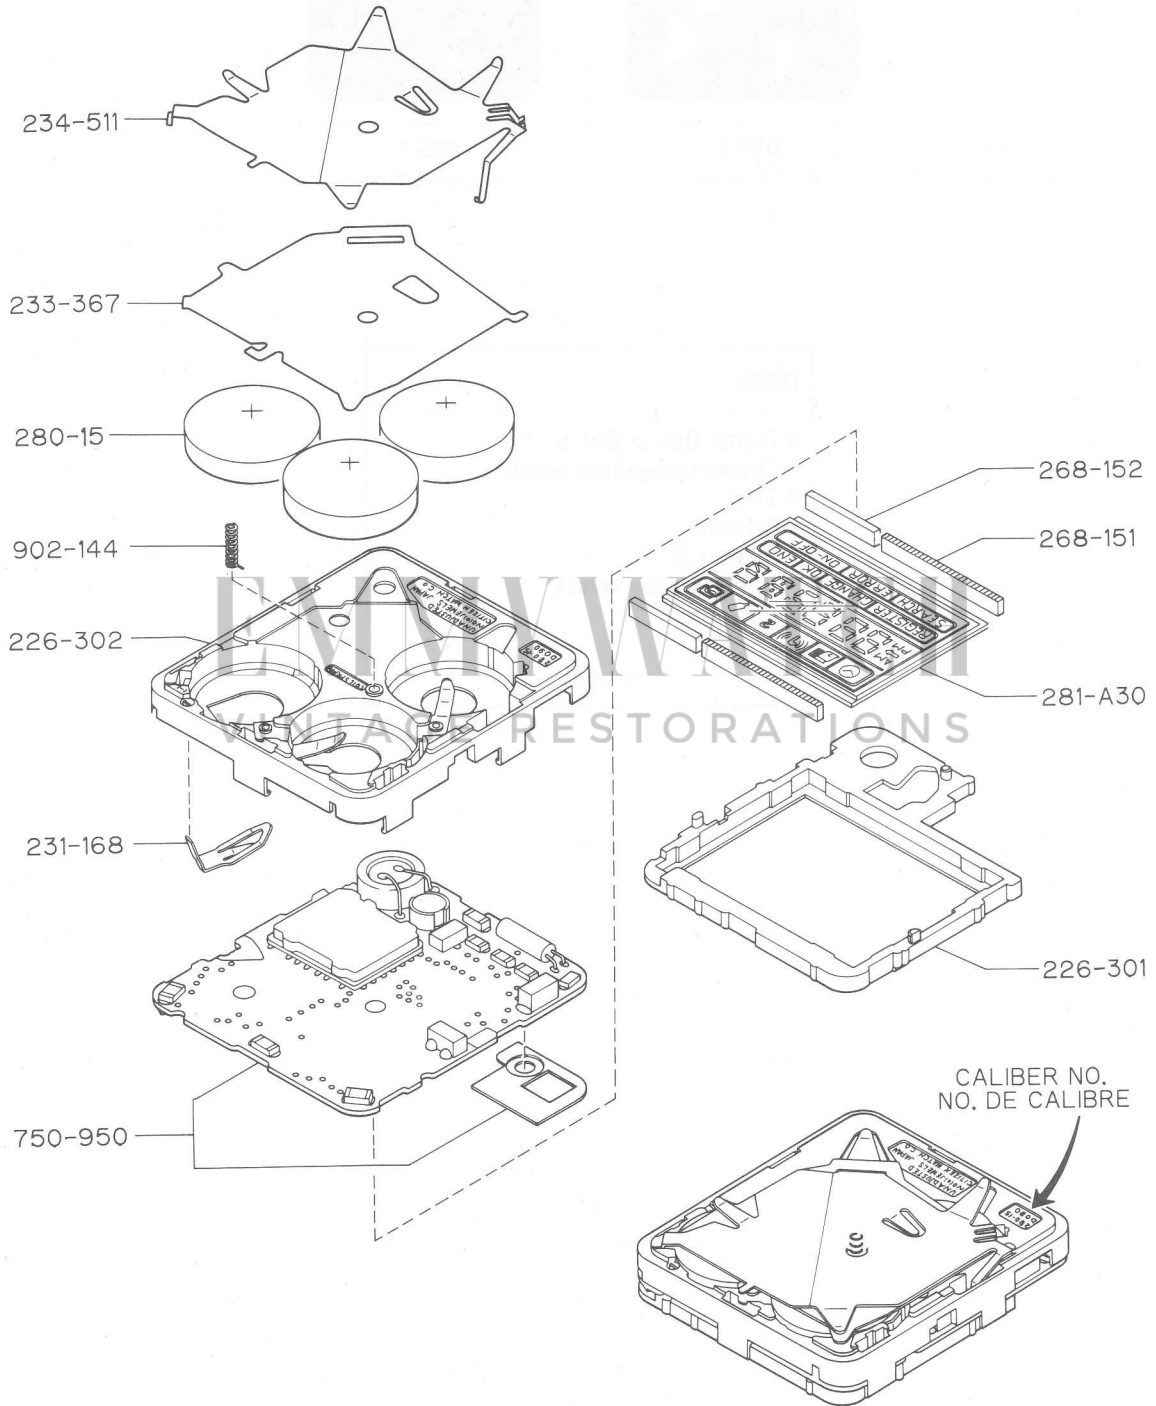

Citizen D090 Movement Parts (2)

Compiled by EmmyWatch - <https://www.emmywatch.com>

Catalog No. D09-1

D09-1
(Catalog No.)

D09-1
(Catalog No.)

D090
<ul style="list-style-type: none"> ● Digital Quartz Watch "Voice-recognition watch" ● Time ● Calendar ● Alarm I/II ● 16 Memos (by voice) ● Dual time
Thickness: 6.25t

EMMY WATCH

VINTAGE RESTORATIONS

Size	27.0 x 30.0mm
Oscillation per second	32,768Hz

Catalog No. D09-1

Parts No.	Name of parts	Caliber No.	D090								
		Nos. of jewels	00								
226	LC display panel supporter		301								
226	Supporter for plate complete		302								
231	Power cell connector spring		168								
233	Power cell insulator		367								
234	Power cell strap		511								
268	LC display panel connection rubber		151								
268	Spacer for LC display panel		152								
280	Power cell		15								
281	LC display panel		A30								
750	Plate complete		950								
902	Buzzer contact spring		144								