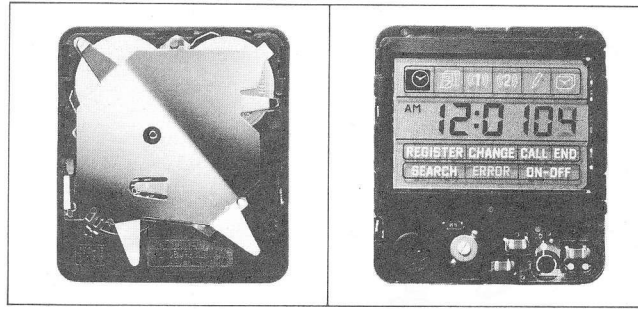

Citizen D090 Movement Parts (2)

Compiled by EmmyWatch - <https://www.emmywatch.com>

Catalog No. D09-1

D09-1
(Catalog No.)

D09-1
(Catalog No.)

D090
<ul style="list-style-type: none"> ● Digital Quartz Watch "Voice-recognition watch" ● Time ● Calendar ● Alarm I/II ● 16 Memos (by voice) ● Dual time
Thickness: 6.25t

EMMY WATCH

VINTAGE RESTORATIONS

Size	27.0 x 30.0mm
Oscillation per second	32,768Hz

Catalog No. D09-1

Parts No.	Name of parts	Caliber No.	D090								
		Nos. of jewels	00								
226	LC display panel supporter		301								
226	Supporter for plate complete		302								
231	Power cell connector spring		168								
233	Power cell insulator		367								
234	Power cell strap		511								
268	LC display panel connection rubber		151								
268	Spacer for LC display panel		152								
280	Power cell		15								
281	LC display panel		A30								
750	Plate complete		950								
902	Buzzer contact spring		144								