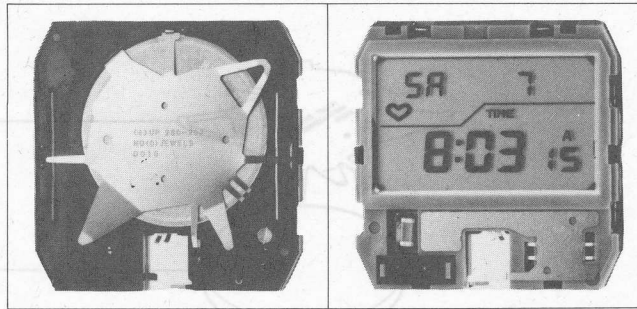

Citizen D010 Movement Parts (1)

Compiled by EmmyWatch - <https://www.emmywatch.com>

Catalog No. D010-1

D010-1
(Catalog No.)

D010-1
(Catalog No.)

D010

- Quartz crystal oscillator type LC digital display
- Constant display of hour, minute, second, AM/PM, date
- Stopwatch
- 12/24 hour switching function
- Illumination lamp
- Automatic measurement of calories lost during physical exercise
- Detection function of pulse
- Automatic measurement of aerobic points
- Automatic cancellation function of lap display

Thickness: 4.74mm

Size	28mm x 28mm
Oscillation per second	32,768Hz

28mm x 38mm	Size
35,58Hz	Oscillation per second