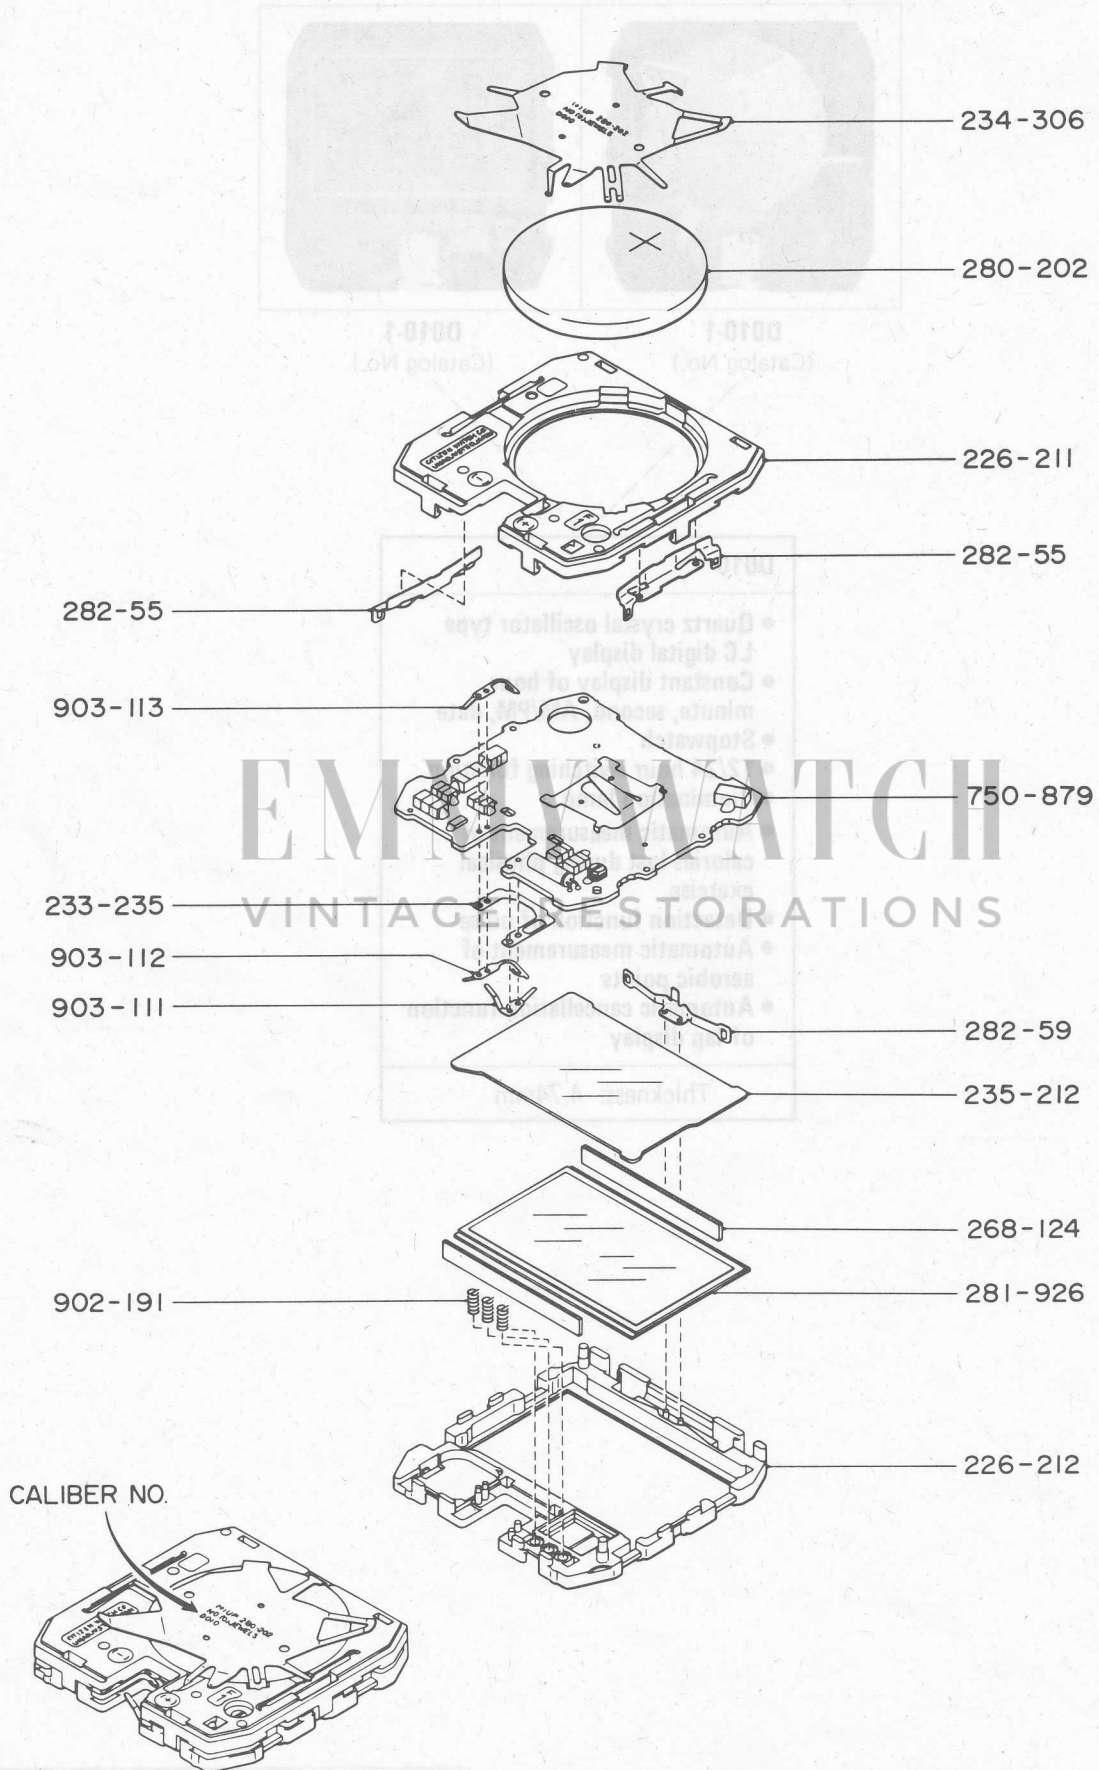

Citizen D010 Movement Parts (1)

Compiled by EmmyWatch - <https://www.emmywatch.com>

Catalog No. D010-1

D010-1
(Catalog No.)

D010-1
(Catalog No.)

D010

- Quartz crystal oscillator type LC digital display
- Constant display of hour, minute, second, AM/PM, date
- Stopwatch
- 12/24 hour switching function
- Illumination lamp
- Automatic measurement of calories lost during physical exercise
- Detection function of pulse
- Automatic measurement of aerobic points
- Automatic cancellation function of lap display

Thickness: 4.74mm

Size	28mm x 28mm
Oscillation per second	32,768Hz

28mm x 38mm	Size
35,58Hz	Oscillation per second