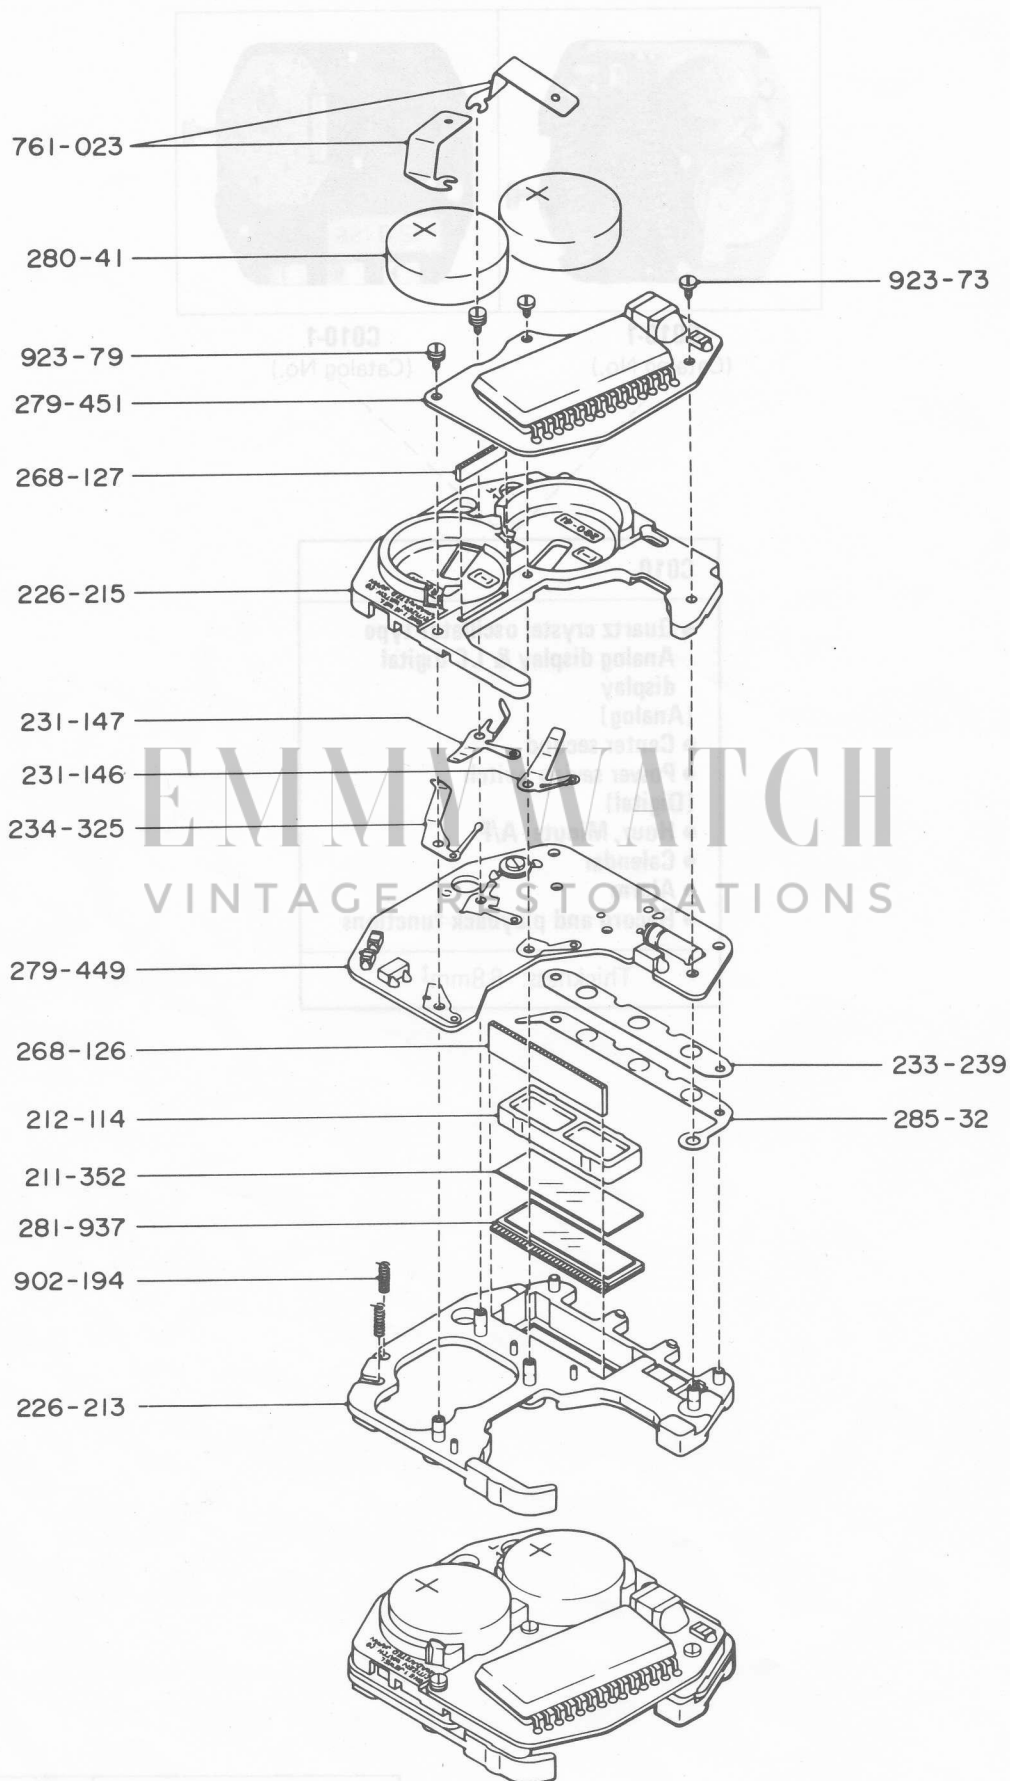

Citizen C010 Movement Parts (1)

Compiled by EmmyWatch - <https://www.emmywatch.com>

Catalog No. C010-1 ~ C010-1

C010-1
(Catalog No.)

C010-1
(Catalog No.)

C010	
<ul style="list-style-type: none"> ● Quartz crystal oscillator type Analog display & LC digital display [Analog] ● Center second ● Power saving switch [Digital] ● Hour, Minute, A/P ● Calendar ● Alarm ● Record and playback functions 	
Thickness: 6.8mm ^t	

Size	31.6mm x 29.3mm
Vibrations per second	32,768Hz

EMMY WATCH
VINTAGE RESTORATIONS

31.6mm x 29.3mm	Size
32,768Hz	Vibrations per second

*1 For the exploding diagram of Cal. 2020A, please refer to the parts catalog under Cal. Nos. starting with 20.