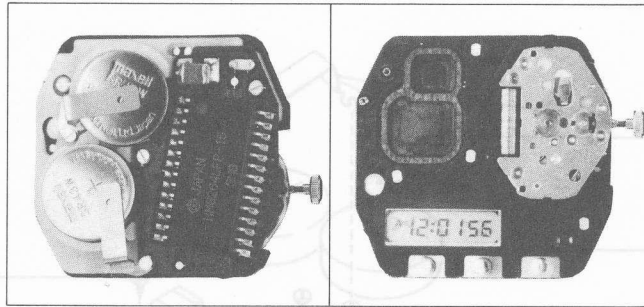

Citizen C010 Movement Parts (1)

Compiled by EmmyWatch - <https://www.emmywatch.com>

Catalog No. C010-1 ~ C010-1

C010-1
(Catalog No.)

C010-1
(Catalog No.)

C010	
<ul style="list-style-type: none"> ● Quartz crystal oscillator type Analog display & LC digital display [Analog] ● Center second ● Power saving switch [Digital] ● Hour, Minute, A/P ● Calendar ● Alarm ● Record and playback functions 	
Thickness: 6.8mm ^t	

Size	31.6mm x 29.3mm
Vibrations per second	32,768Hz

EMMY WATCH
VINTAGE RESTORATIONS

31.6mm x 29.3mm	Size
32,768Hz	Vibrations per second

*1 For the exploding diagram of Cal. 2020A, please refer to the parts catalog under Cal. Nos. starting with 20.