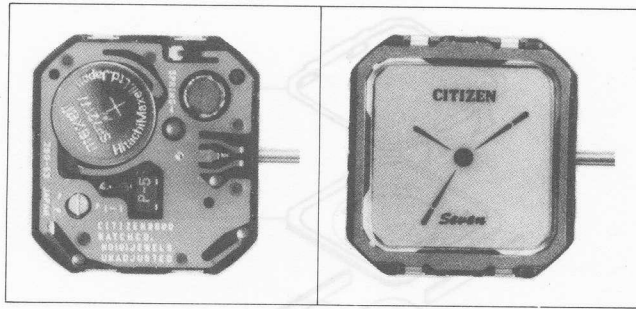

**Citizen 9600 Movement Parts (1)**

*Compiled by EmmyWatch - <https://www.emmywatch.com>*

Catalog No. 960-1

960-1  
(Catalog No.)

**9600**

- Quartz crystal oscillator type LC display
- Time
- Chime
- Alarm
- Analog display by LC (3-hands method)

Size	18.0 x 17.0 x 21.0mmφ
Vibrations per second	32,768Hz

EMM WATCH  
VINTAGE RESTORATIONS

Parts No.	Caliber No.		9600							Remark
	Nos. of jewels									
Name of parts			00							
065	Setting stem		309							
176	LC display panel holder		79							
211	Reflecting plate (Silver)		123	} (Use either color)						
211	Reflecting plate (Gold)		124							
213	Switch wheel		22							
226	Supporter for plate complete		173							
231	Power cell connector spring		116							
233	Power cell insulator	*-1	179							
233	Insulator sheet	*-2	181							
268	LC display panel connection rubber		82							
280	Power cell		53							
281	LC display panel		797							
902	Buzzer contact spring		172							