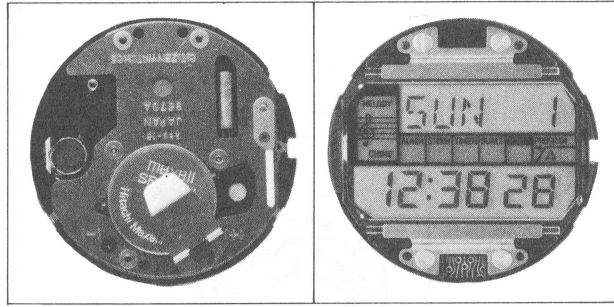

**Citizen 9570A,9570B Movement Parts (1)**

*Compiled by EmmyWatch - <https://www.emmywatch.com>*

Catalog No. 957-1

**957-1**  
(Catalog No.)

**957-1**  
(Catalog No.)

**9570 A/B**

- Quartz crystal oscillator type LC digital display
- Time
- Calendar
- Melody Alarm
- Alarm
- Stop watch
- Timer
- Dual time
- Alphabet/figure memory
- 12-24 hour switching
- Illumination Lamp

Thickness: 6.2mm<sup>t</sup>

Size	27mmφ (max. 28mmφ)
Vibrations per second	32,768Hz

Catalog No. 957-1

Parts No.	Name of parts	Caliber No.		Remark
		9570A	9570B	
	Nos. of jewels	00	00	
176	LC display panel holder	40	○	Two units used
211	Reflecting plate	115	108	
☆ 226	Supporter for plate complete	69	○	
☆ 226	LC display panel supporter	152	○	
231	Power cell connector spring	59	○	
235	Light diffusing plate	83	○	
247	Device cover	281	291	
268	LC display panel connection rubber	84	○	Two units used
280	Power cell	15	○	
281	LC display panel	579	○	
☆ 282	Switch spring for correction	11	○	
☆ 282	Switch spring for digit selection	12	○	
☆ 282	Switch spring for lamp	13	○	
750	Plate complete	792	○	
902	Buzzer contact spring	149	○	
924	Screw for LC display panel holder	53	○	Four units used
924	Screw for plate complete supporter	○	○	
761	Power cell strap for checking	012	○	
924	Screw for power cell strap for checking	53	○	