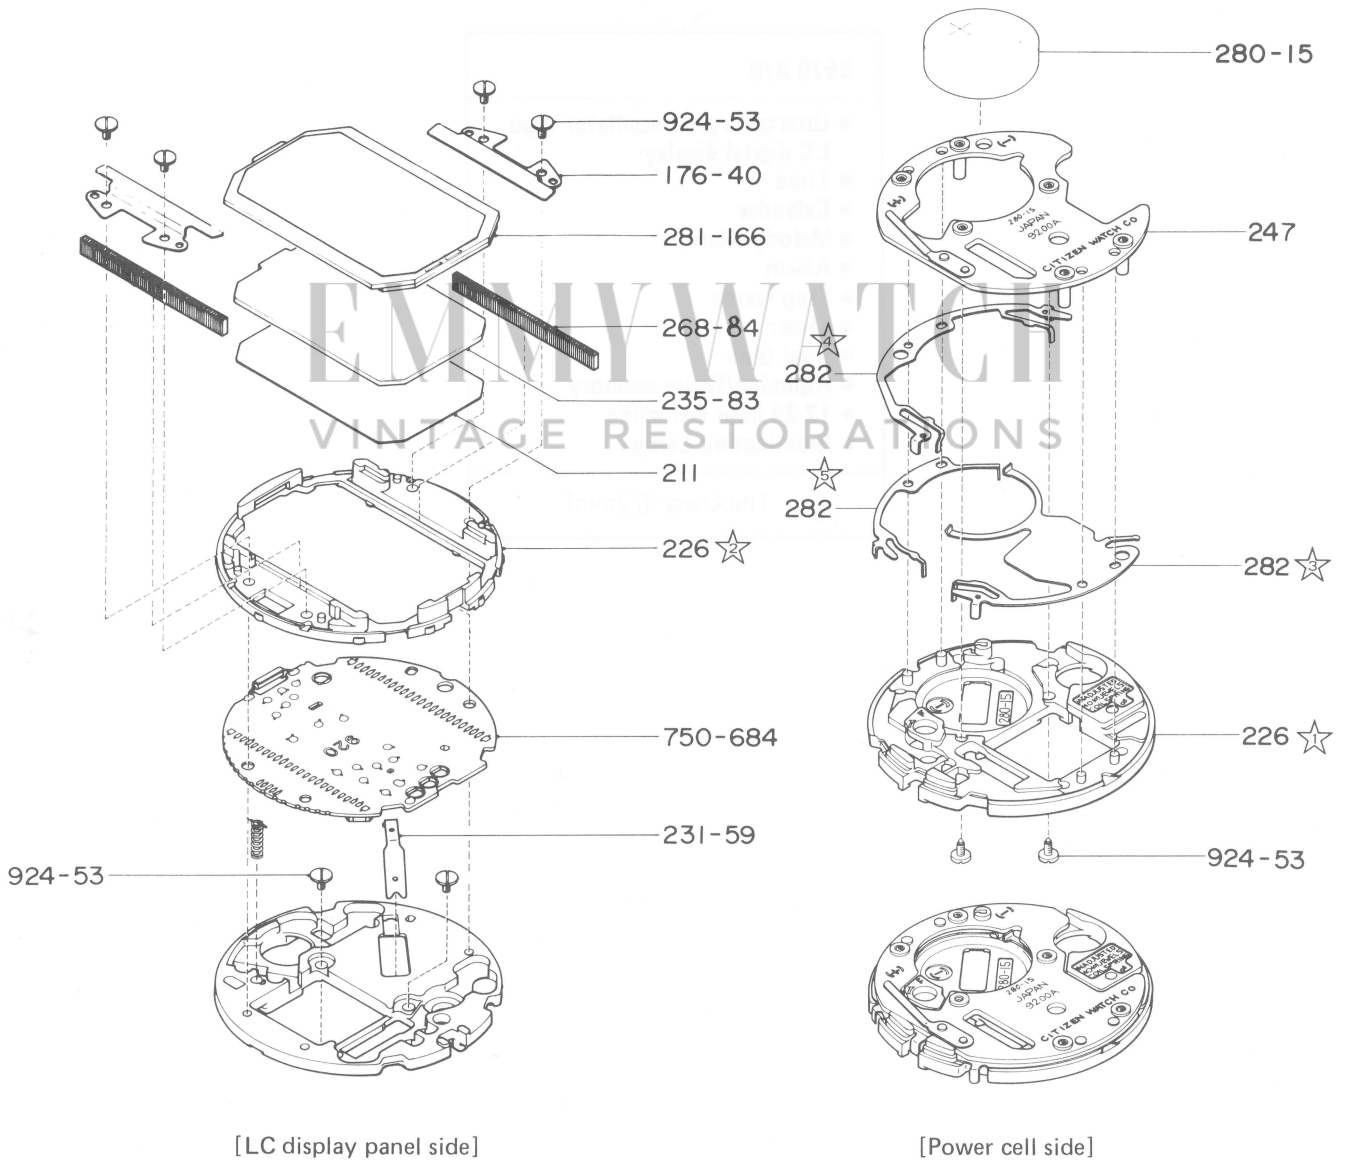

**Citizen 9570A,9570B Movement Parts (1)**

*Compiled by EmmyWatch - <https://www.emmywatch.com>*

Catalog No. 957-1

**957-1**  
(Catalog No.)

**957-1**  
(Catalog No.)

**9570 A/B**

- Quartz crystal oscillator type LC digital display
- Time
- Calendar
- Melody Alarm
- Alarm
- Stop watch
- Timer
- Dual time
- Alphabet/figure memory
- 12-24 hour switching
- Illumination Lamp

Thickness: 6.2mm<sup>t</sup>

Size	27mmφ (max. 28mmφ)
Vibrations per second	32,768Hz

Catalog No. 957-1

Parts No.	Name of parts	Caliber No.		Remark
		9570A	9570B	
	Nos. of jewels	00	00	
176	LC display panel holder	40	○	Two units used
211	Reflecting plate	115	108	
☆ 226	Supporter for plate complete	69	○	
☆ 226	LC display panel supporter	152	○	
231	Power cell connector spring	59	○	
235	Light diffusing plate	83	○	
247	Device cover	281	291	
268	LC display panel connection rubber	84	○	Two units used
280	Power cell	15	○	
281	LC display panel	579	○	
☆ 282	Switch spring for correction	11	○	
☆ 282	Switch spring for digit selection	12	○	
☆ 282	Switch spring for lamp	13	○	
750	Plate complete	792	○	
902	Buzzer contact spring	149	○	
924	Screw for LC display panel holder	53	○	Four units used
924	Screw for plate complete supporter	○	○	
761	Power cell strap for checking	012	○	
924	Screw for power cell strap for checking	53	○	