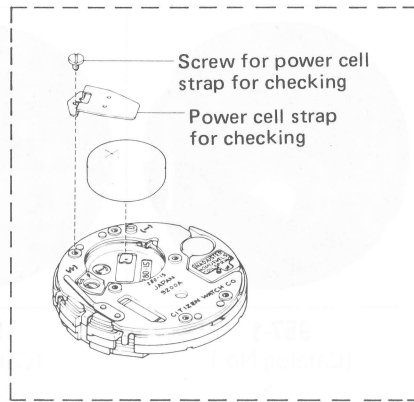

**Citizen 9570A,9570B Movement Parts (1)**

*Compiled by EmmyWatch - <https://www.emmywatch.com>*

Catalog No. 957-1

**957-1**  
(Catalog No.)

**957-1**  
(Catalog No.)

**9570 A/B**

- Quartz crystal oscillator type LC digital display
- Time
- Calendar
- Melody Alarm
- Alarm
- Stop watch
- Timer
- Dual time
- Alphabet/figure memory
- 12-24 hour switching
- Illumination Lamp

Thickness: 6.2mm<sup>t</sup>

Size	27mmφ (max. 28mmφ)
Vibrations per second	32,768Hz

Catalog No. 957-1

Parts No.	Name of parts	Caliber No.		Remark
		9570A	9570B	
	Nos. of jewels	00	00	
176	LC display panel holder	40	○	Two units used
211	Reflecting plate	115	108	
☆ 226	Supporter for plate complete	69	○	
☆ 226	LC display panel supporter	152	○	
231	Power cell connector spring	59	○	
235	Light diffusing plate	83	○	
247	Device cover	281	291	
268	LC display panel connection rubber	84	○	Two units used
280	Power cell	15	○	
281	LC display panel	579	○	
☆ 282	Switch spring for correction	11	○	
☆ 282	Switch spring for digit selection	12	○	
☆ 282	Switch spring for lamp	13	○	
750	Plate complete	792	○	
902	Buzzer contact spring	149	○	
924	Screw for LC display panel holder	53	○	Four units used
924	Screw for plate complete supporter	○	○	
761	Power cell strap for checking	012	○	
924	Screw for power cell strap for checking	53	○	