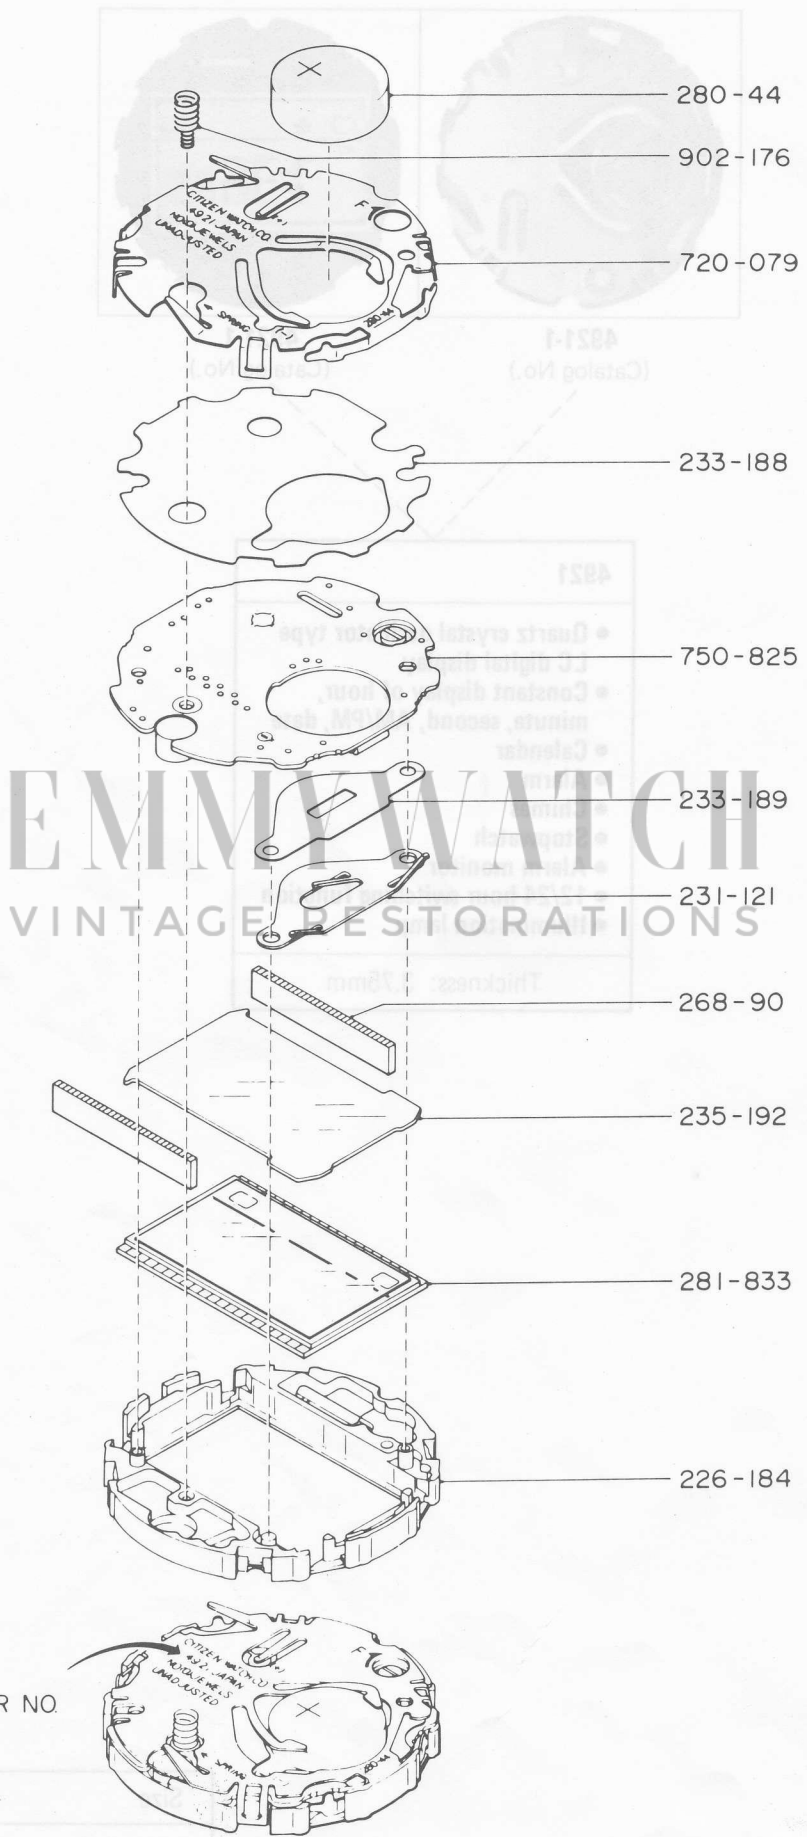

Citizen 4921 Movement Parts (1)

Compiled by EmmyWatch - <https://www.emmywatch.com>

Catalog No. 4921-1 ~ 4921-2

4921-1
(Catalog No.)

4921-1
(Catalog No.)

4921

- Quartz crystal oscillator type LC digital display
- Constant display of hour, minute, second, AM/PM, date
- Calendar
- Alarm
- Chimes
- Stopwatch
- Alarm monitor
- 12/24 hour switching function
- Illumination lamp

Thickness: 3.75mm

EMMYWATCH
VINTAGE RESTORATIONS

881-EE5
558-087
881-655
151-155
588-80
538-195
881-185
558-184

CALIBER NO.

Size	28φmm
Vibrations per second	32,768Hz

CALIBER NO

38mm	Vibrations per second
35,700Hz	