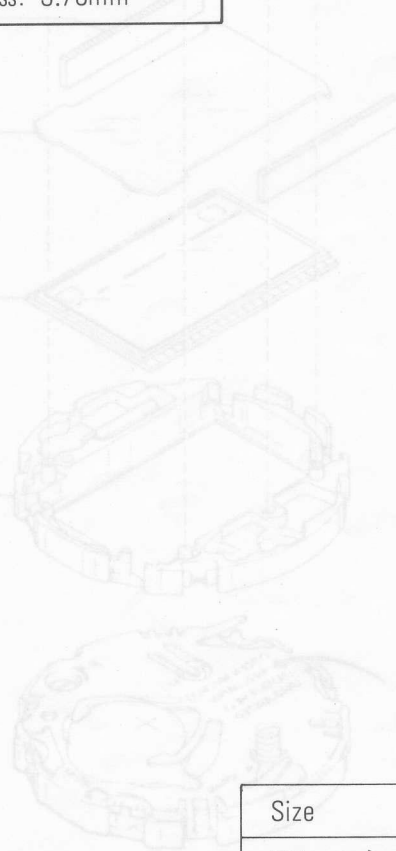

Citizen 4921 Movement Parts (1)

Compiled by EmmyWatch - <https://www.emmywatch.com>

Catalog No. 4921-1 ~ 4921-2

4921-1
(Catalog No.)

4921-1
(Catalog No.)

4921

- Quartz crystal oscillator type LC digital display
- Constant display of hour, minute, second, AM/PM, date
- Calendar
- Alarm
- Chimes
- Stopwatch
- Alarm monitor
- 12/24 hour switching function
- Illumination lamp

Thickness: 3.75mm

EMMYWATCH
VINTAGE RESTORATIONS

881-EE5
558-087
881-655
151-155
588-80
538-195
881-185
558-184

CALIBER NO.

Size	28φmm
Vibrations per second	32,768Hz

CALIBER NO

38mm	Vibrations per second
35,700Hz	