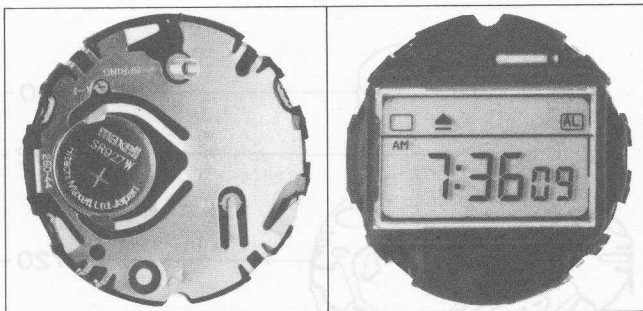

Citizen 4921 Movement Parts (1)

Compiled by EmmyWatch - <https://www.emmywatch.com>

Catalog No. 4921-1 ~ 4921-2

4921-1
(Catalog No.)

4921-1
(Catalog No.)

4921

- Quartz crystal oscillator type LC digital display
- Constant display of hour, minute, second, AM/PM, date
- Calendar
- Alarm
- Chimes
- Stopwatch
- Alarm monitor
- 12/24 hour switching function
- Illumination lamp

Thickness: 3.75mm

EMMYWATCH
VINTAGE RESTORATIONS

881-EE5
558-087
881-655
151-155
588-80
538-195
881-185
558-184

CALIBER NO.

Size	28φmm
Vibrations per second	32,768Hz

CALIBER NO

38mm	Vibrations per second
35,700Hz	