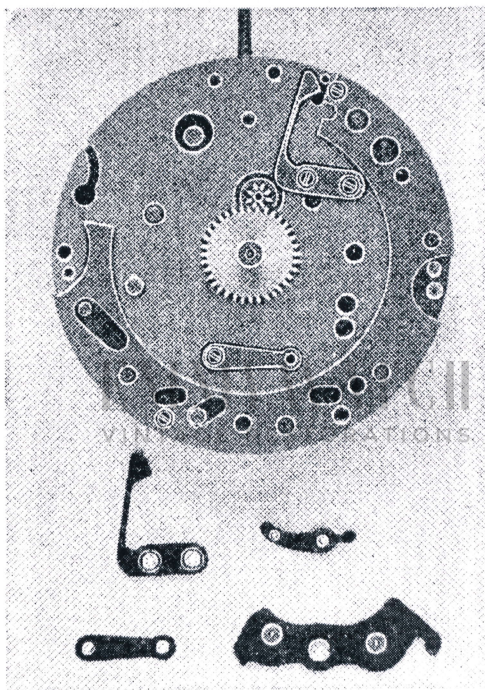

**EMMYWATCH**  
VINTAGE RESTORATIONS

**Buser 36,38 Movement Parts (1)**

*Compiled by EmmyWatch - <https://www.emmywatch.com>*

D. = 24,25 mm.      H. 4,35 mm.

**36**

**38**